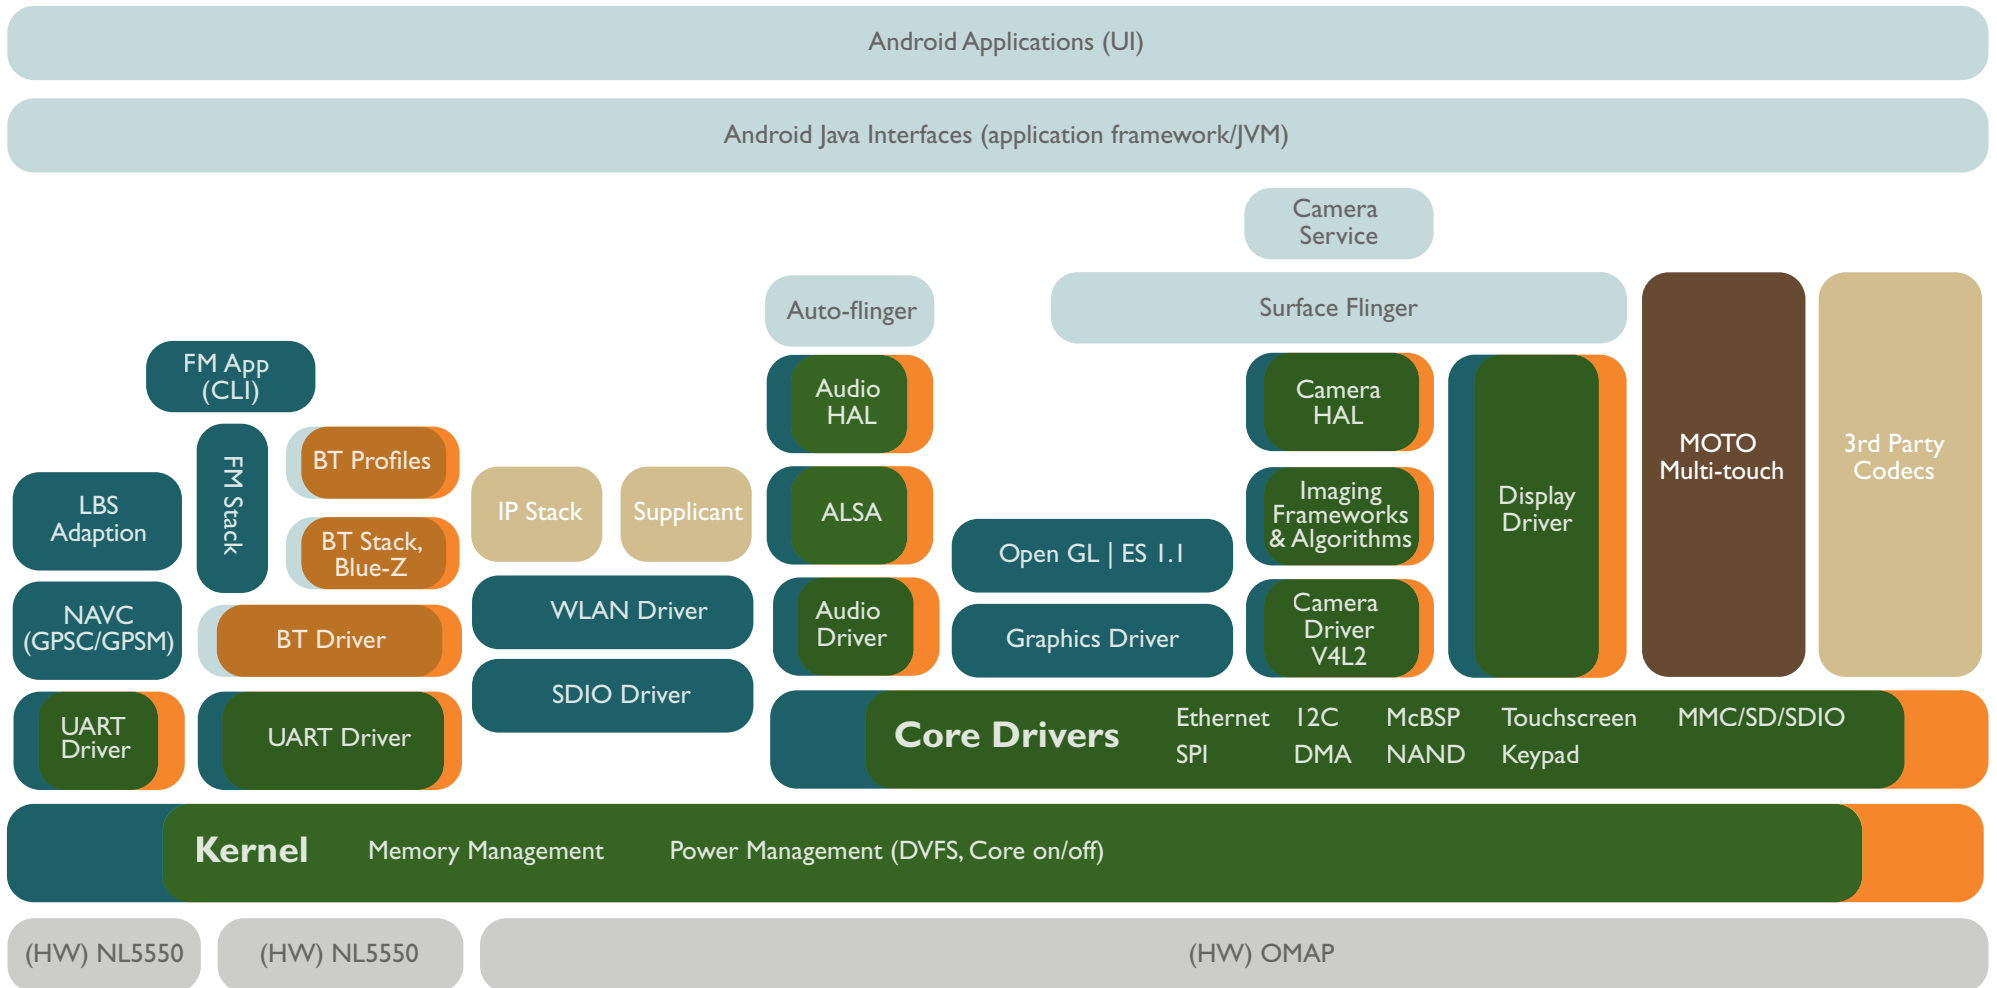

ANDROID MEDIA PLATFORM (AMP) SOFTWARE ARCHITECTURE

The following is an initial software framework based on TI OMAP Linux framework

- Packet Video S/W
- Open Source Software
- TI Software
- Google/Android Software
- MOTO Software
- Hardware
- TI + Open Source
- Google/Android + Open Source